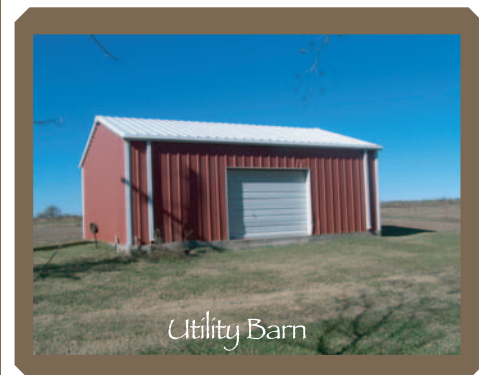

Leisure Ranch - Grimes County

3890 FM 2988

Navasota, Texas 77868

Enjoy country living on this beautiful farm in southern Grimes County. Your cattle and horses will enjoy the improved pastures and 2 ponds this 136+/- acre property has to offer.

Hay Barn

Mature Hardwood Trees

Covered Cattle Pens

Improved Pastures

Ranch Style Weekend Home

Utility Barn

- ★ 1050 sq. ft. Ranch Style Weekend Home - 2 Bedrooms, 1 1/2 Baths
- ★ Living/Den Area
- ★ Cozy Country Kitchen
- ★ Large Mature Hardwood Trees
- ★ Two Ponds and a Creek
- ★ Covered Cattle Pens and Loafing Shed
- ★ Fenced and Cross - Fenced
- ★ Improved Pastures for Cattle or Horses
- ★ Utility Barn, Hay Barn