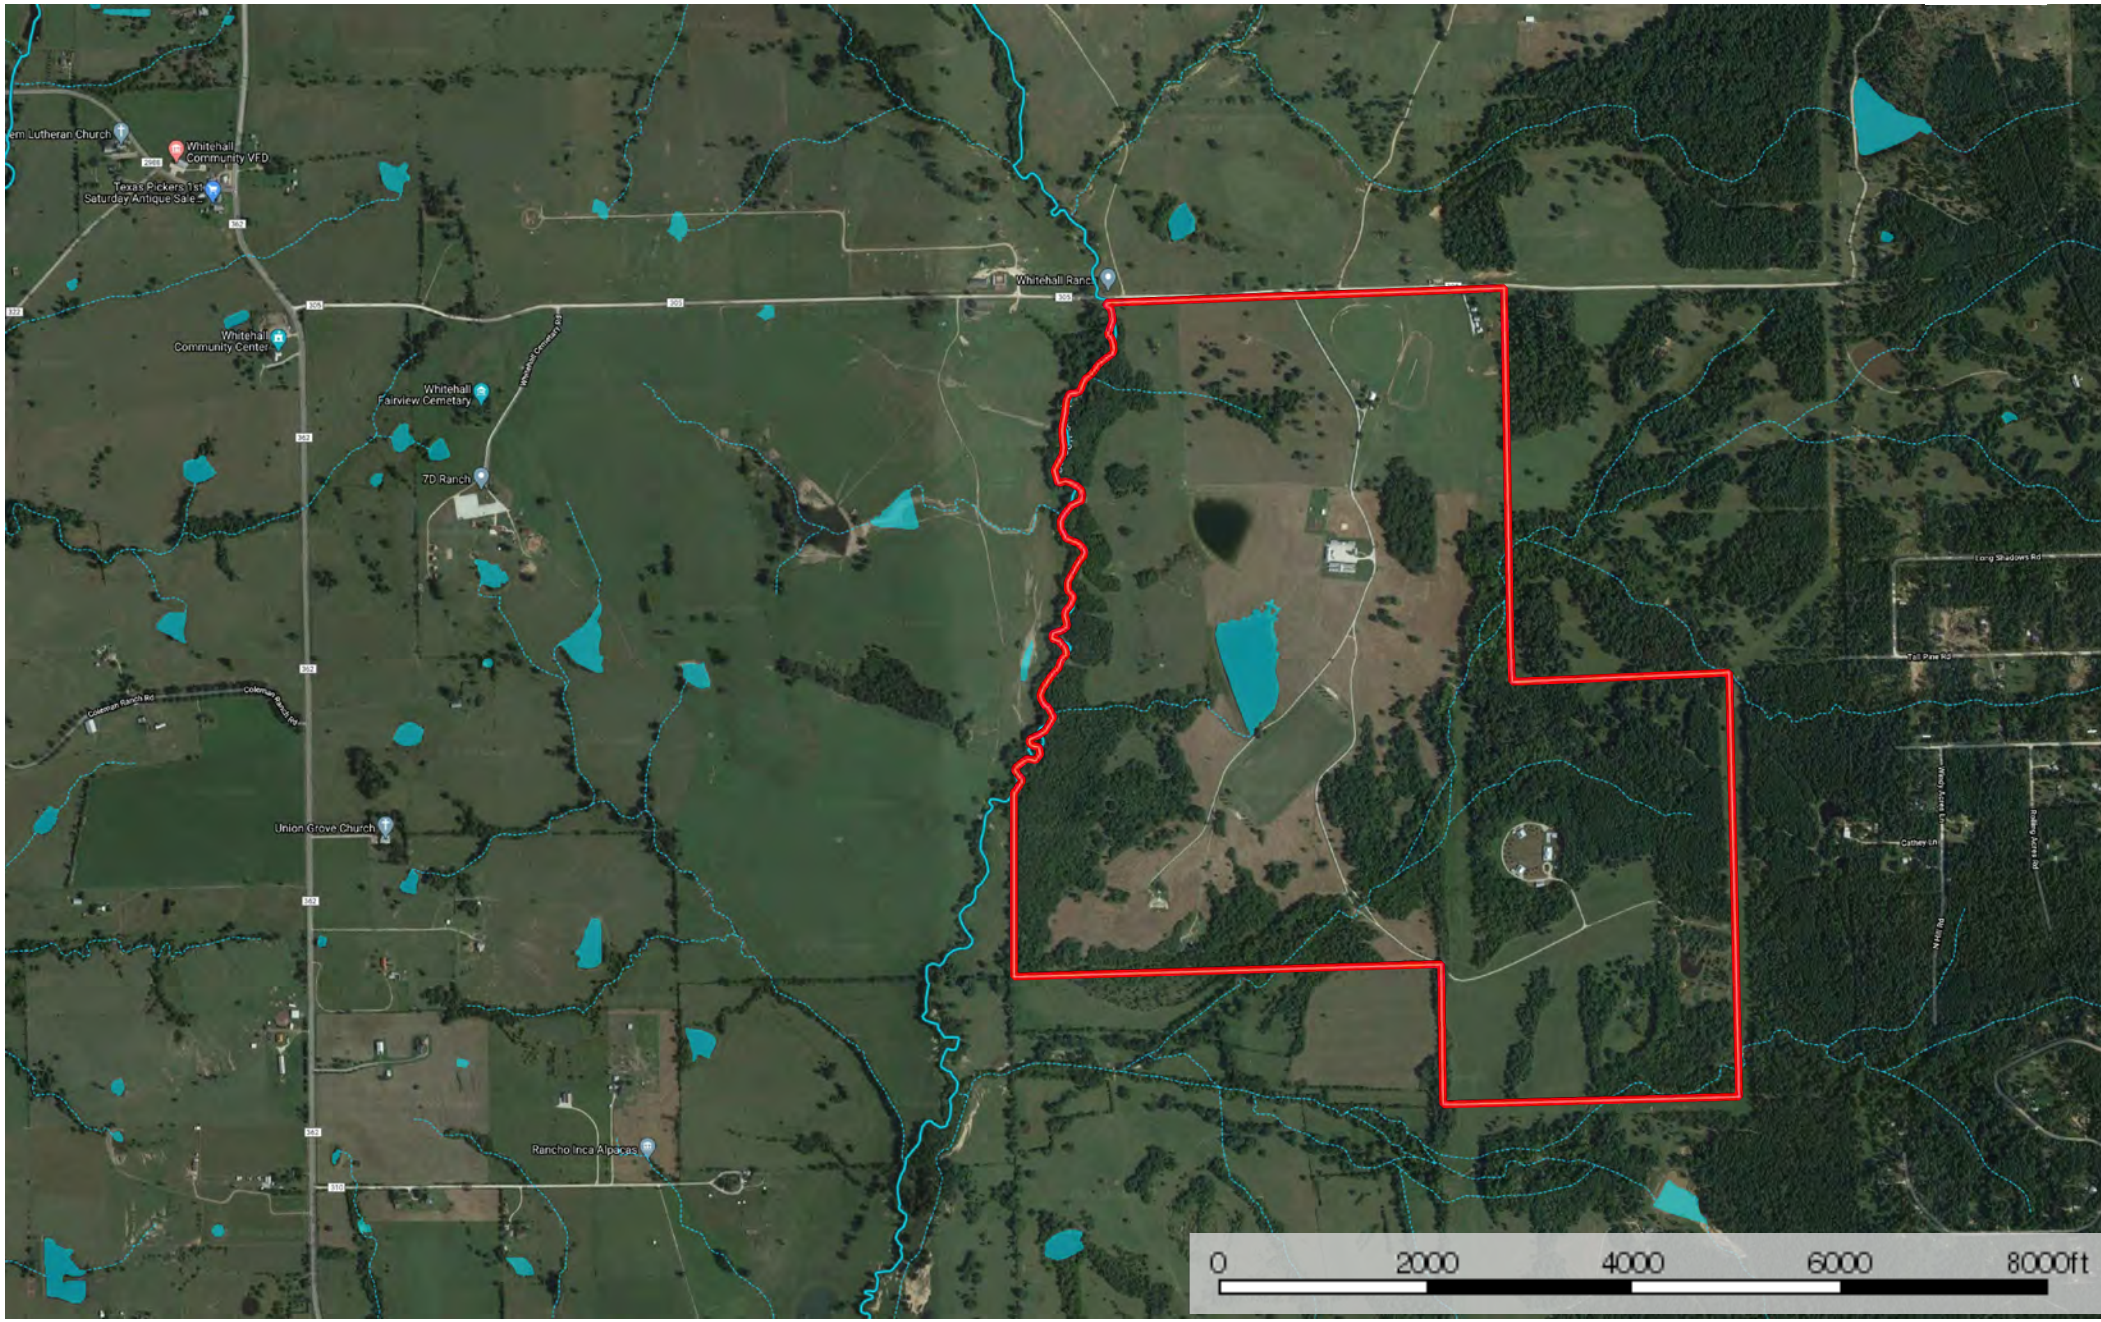

Whitehall Ranch

Grimes County, Texas, 700 AC +/-

- Boundary
- Stream, Intermittent
- River/Creek
- Water Body